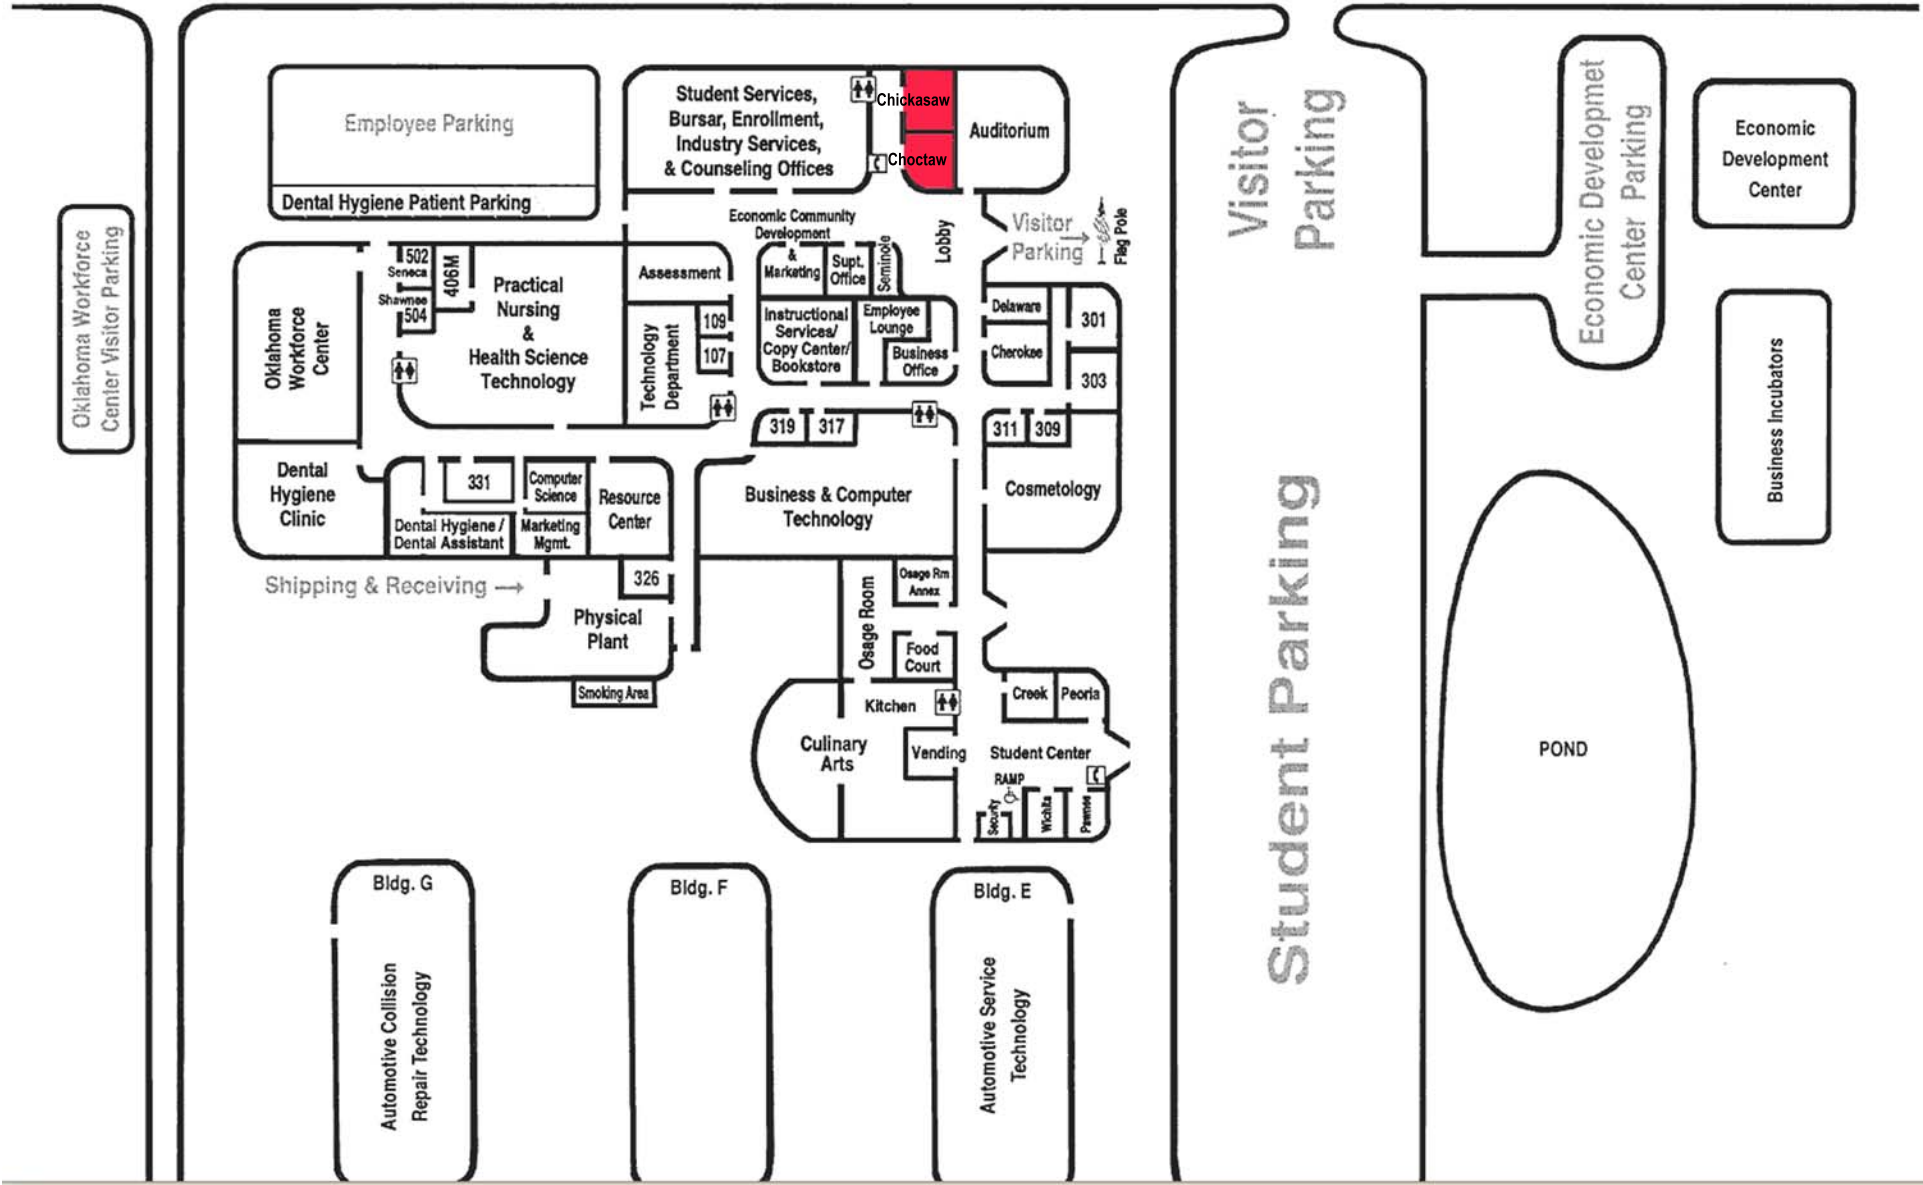

← To US HWY 75

US HWY 60 (Nowata Road)

Oklahoma Workforce Center Visitor Parking

Employee Parking
Dental Hygiene Patient Parking

Student Services, Bursar, Enrollment, Industry Services, & Counseling Offices
Chickasaw
Choctaw
Auditorium

Oklahoma Workforce Center

502 Seneca
406M
504 Shawnee
Practical Nursing & Health Science Technology

Assessment
Technology Department
109
107

Economic Community Development & Marketing
Supt. Office
Instructional Services/Copy Center/Bookstore
Employee Lounge
Business Office

Lobby
Visitor Parking
Flag Pole
Delaware 301
Cherokee 303

Dental Hygiene Clinic

331
Dental Hygiene / Dental Assistant
Computer Science
Marketing Mgmt.
Resource Center

319 317
Business & Computer Technology

311 309
Cosmetology

Shipping & Receiving →
Physical Plant
Smoking Area

Osage Room
Osage Rm Annex
Food Court
Kitchen

Creek
Peoria

Culinary Arts
Vending

Student Center
RAMP
Society
Wichita
Peoria

Bldg. G
Automotive Collision Repair Technology