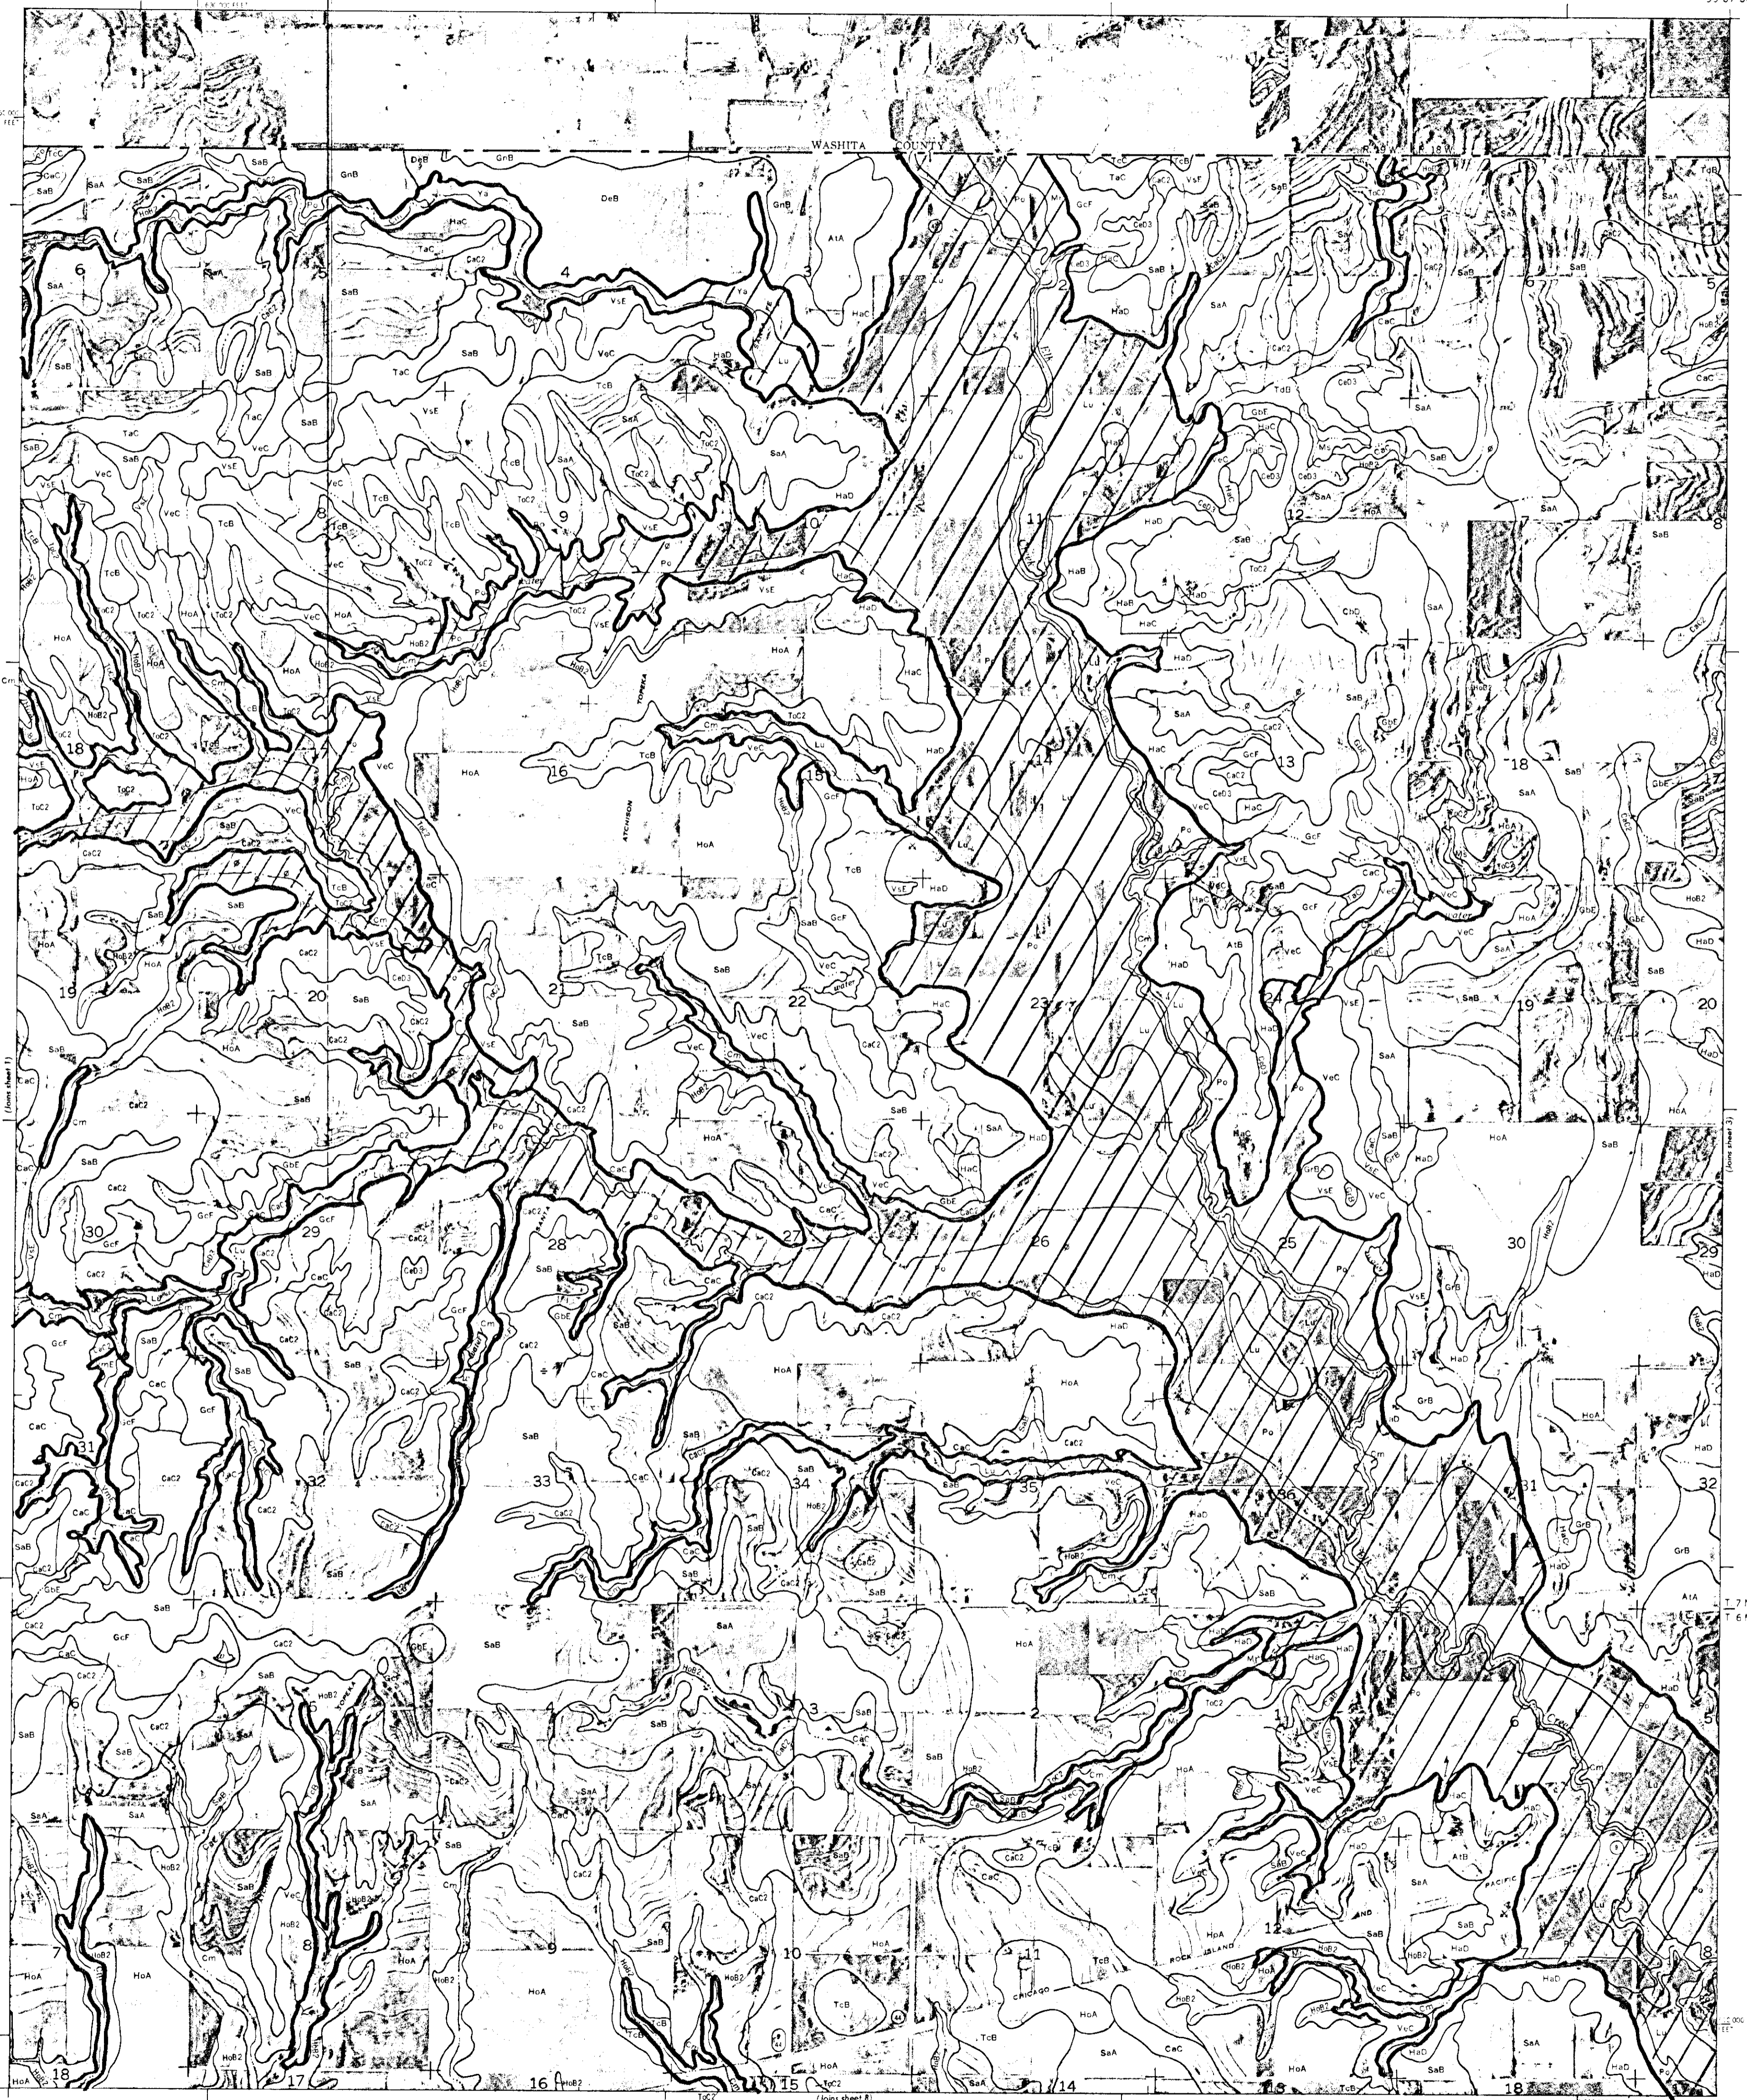

U. S. DEPARTMENT OF AGRICULTURE
SOIL CONSERVATION SERVICE

SHEET NO. 2
KIOWA COUNTY, OKLAHOMA

KIOWA COUNTY, OKLAHOMA NO. 2